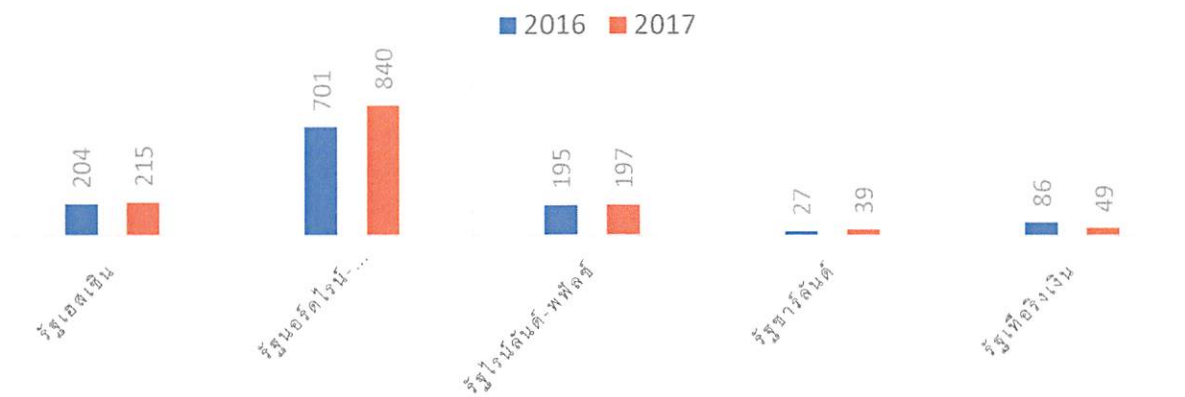

Infographic 5 ^{วิญญู}

EXPORT TO THAILAND (MILLION EURO)