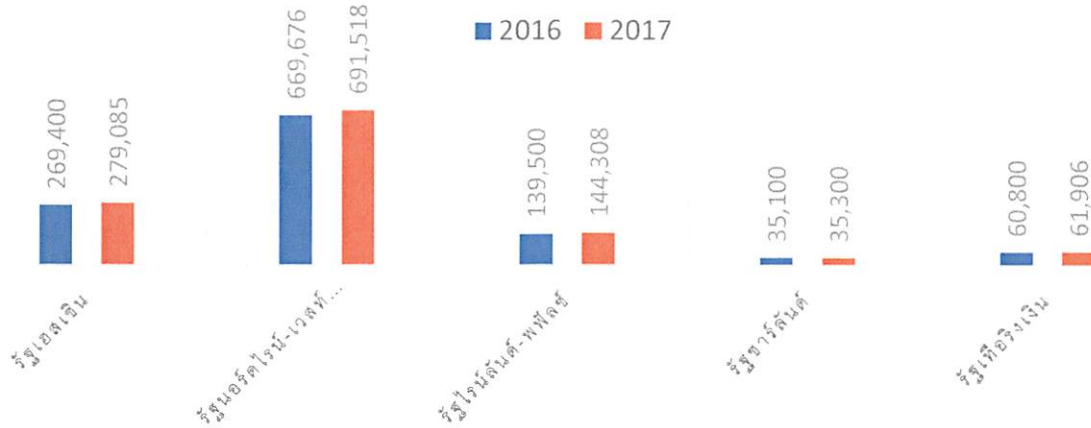

Infographic 5 วิจัย

NOMINAL GDP (MILLION EURO)

REAL GDP GROWTH (%)

GDP PER CAPITA (EURO)

Infographic 5 รั้ว

INFLATION RATE (%)

UNEMPLOYMENT RATE (%)

TRADE VOLUME AND TRADE BALANCE WITH THAILAND (Million Euro) YEAR 2017