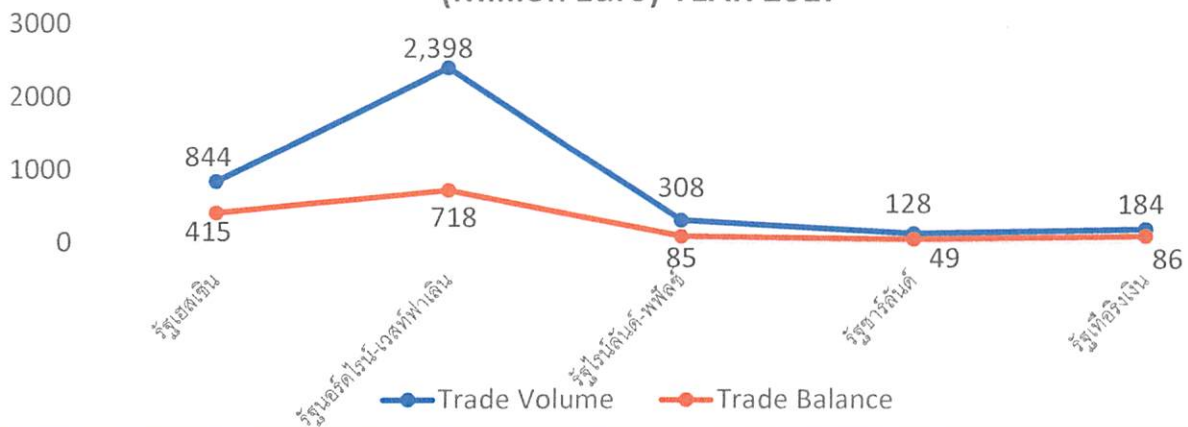

Infographic 5 วิจัย

NOMINAL GDP (MILLION EURO)

REAL GDP GROWTH (%)

GDP PER CAPITA (EURO)

Infographic 5 รั้ว

INFLATION RATE (%)

UNEMPLOYMENT RATE (%)

TRADE VOLUME AND TRADE BALANCE WITH THAILAND (Million Euro) YEAR 2017