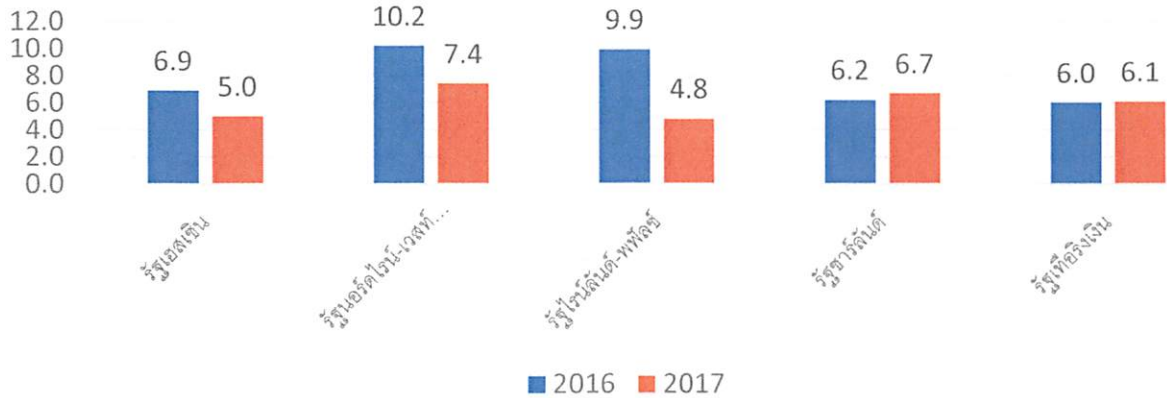

Infographic 5 วิจัย

NOMINAL GDP (MILLION EURO)

REAL GDP GROWTH (%)

GDP PER CAPITA (EURO)

Infographic 5 รั้ว

INFLATION RATE (%)

UNEMPLOYMENT RATE (%)

TRADE VOLUME AND TRADE BALANCE WITH THAILAND (Million Euro) YEAR 2017